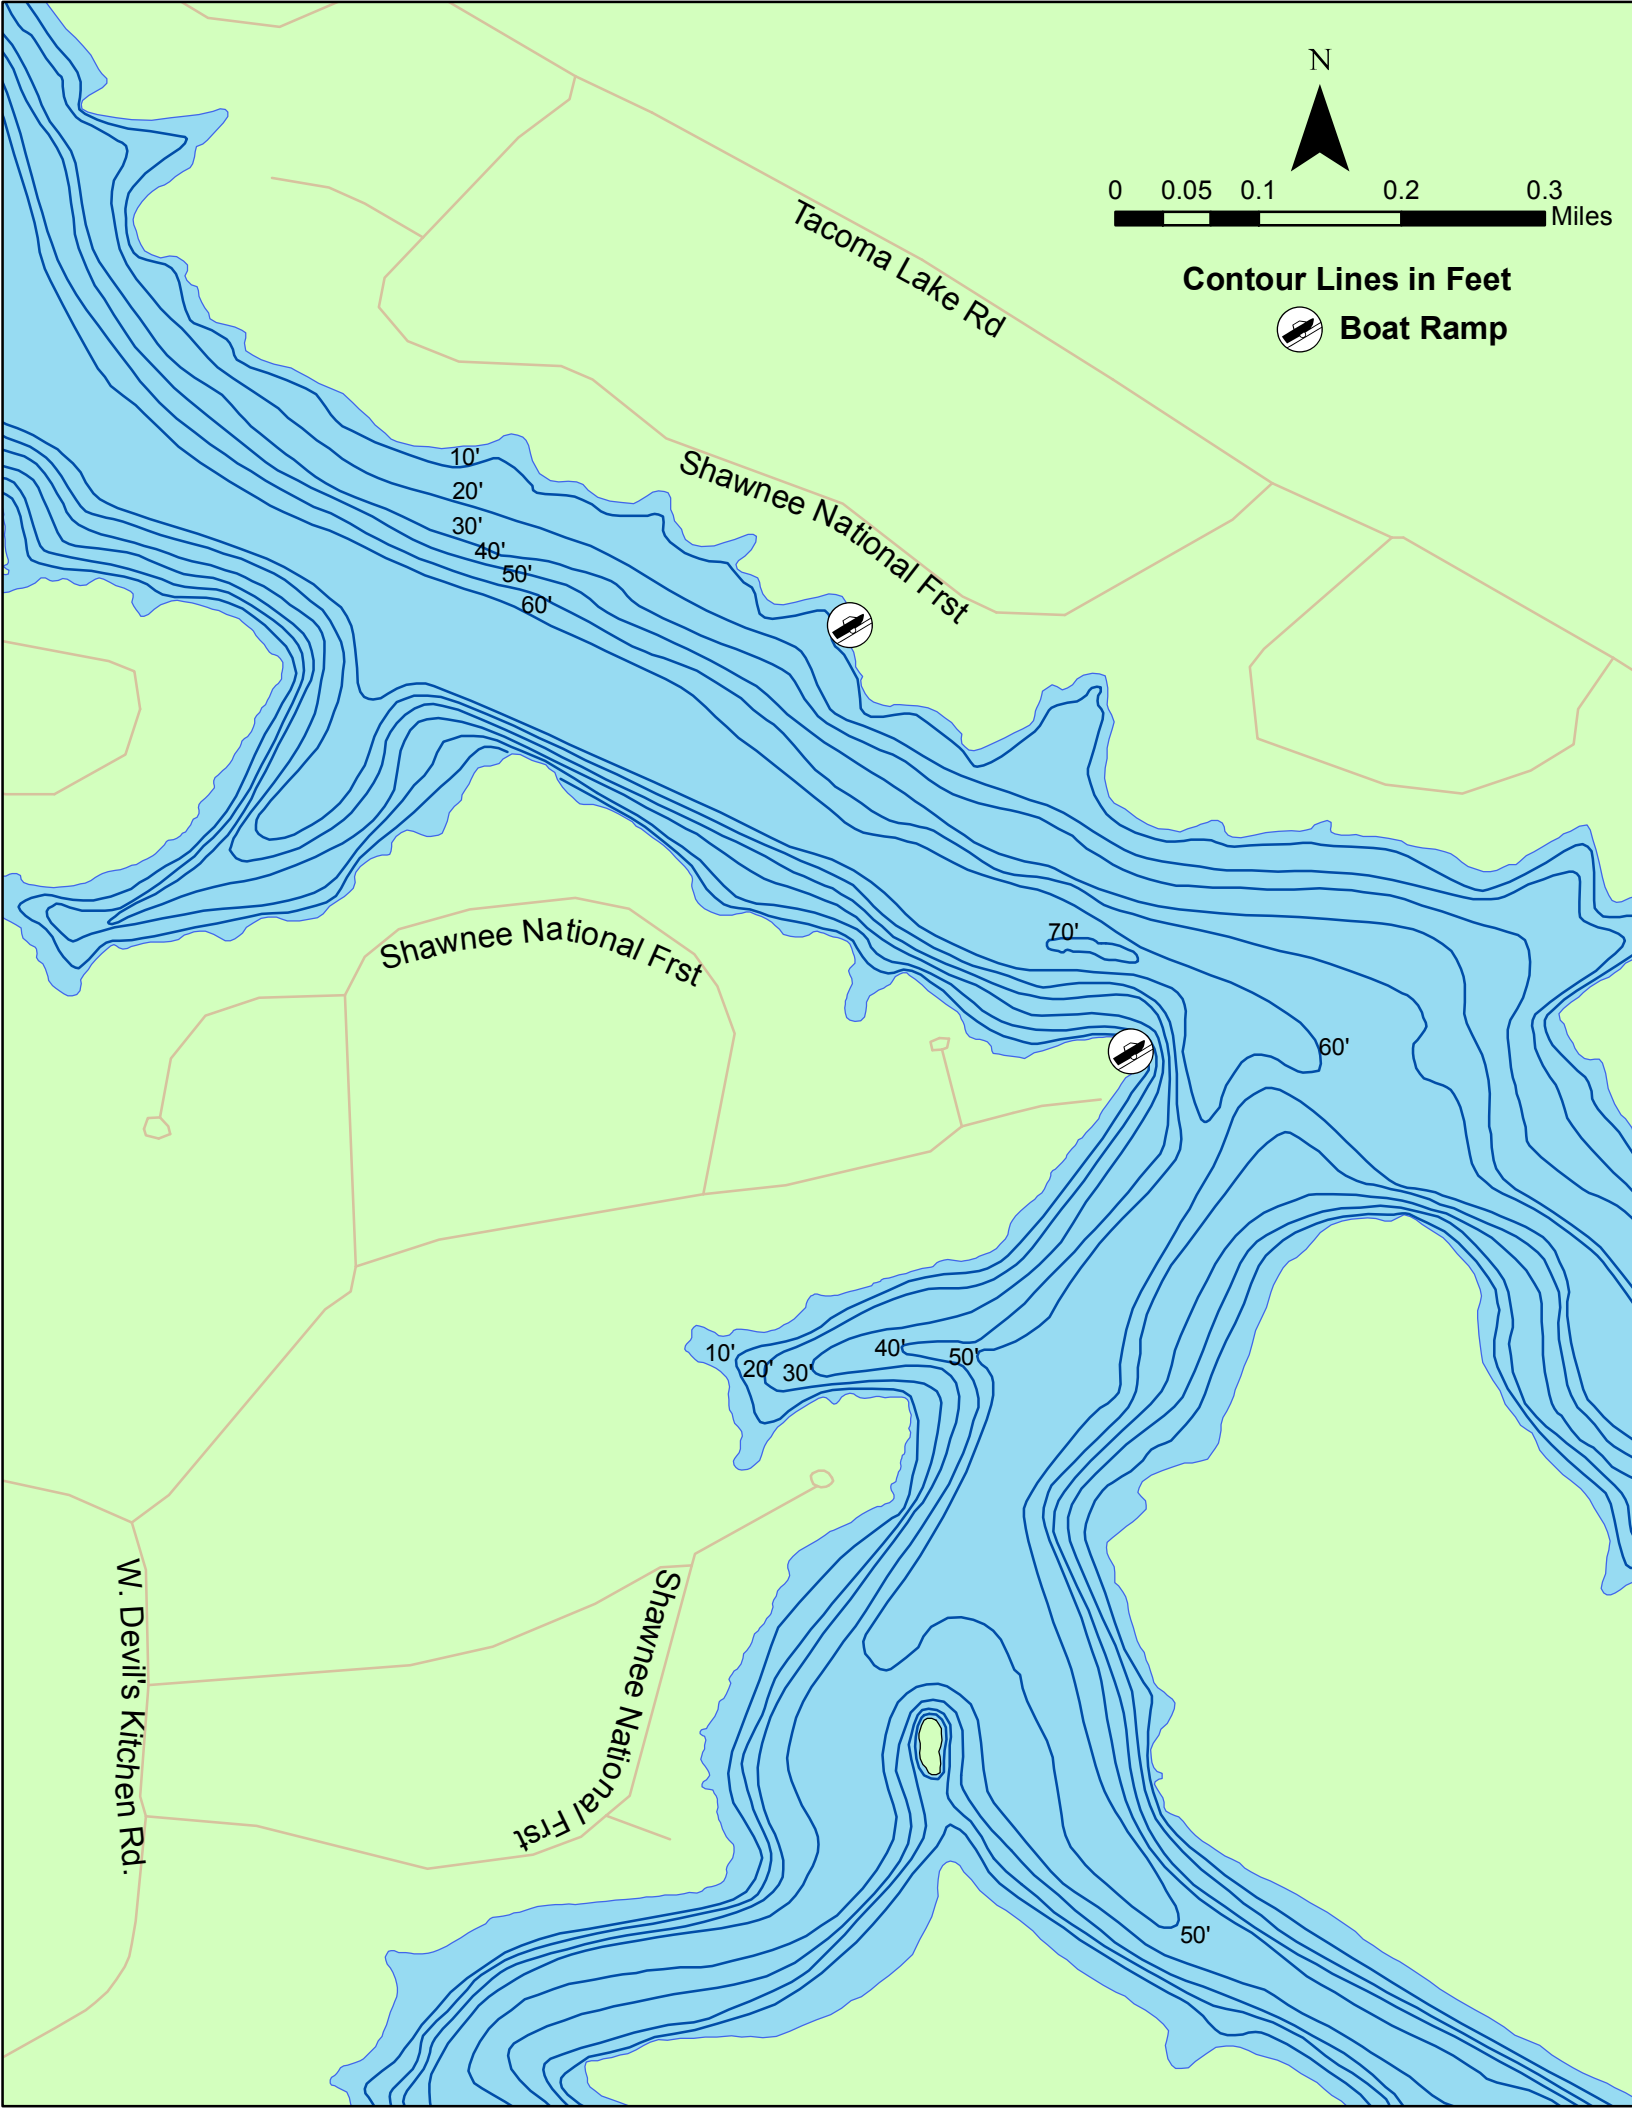

N

Contour Lines in Feet

 Boat Ramp

Tacoma Lake Rd

Shawnee National Frst

Shawnee National Frst

W. Devil's Kitchen Rd.

Shawnee National Frst

10'  
20'  
30'  
40'  
50'  
60'

70'

60'

10' 20' 30' 40' 50'

50'