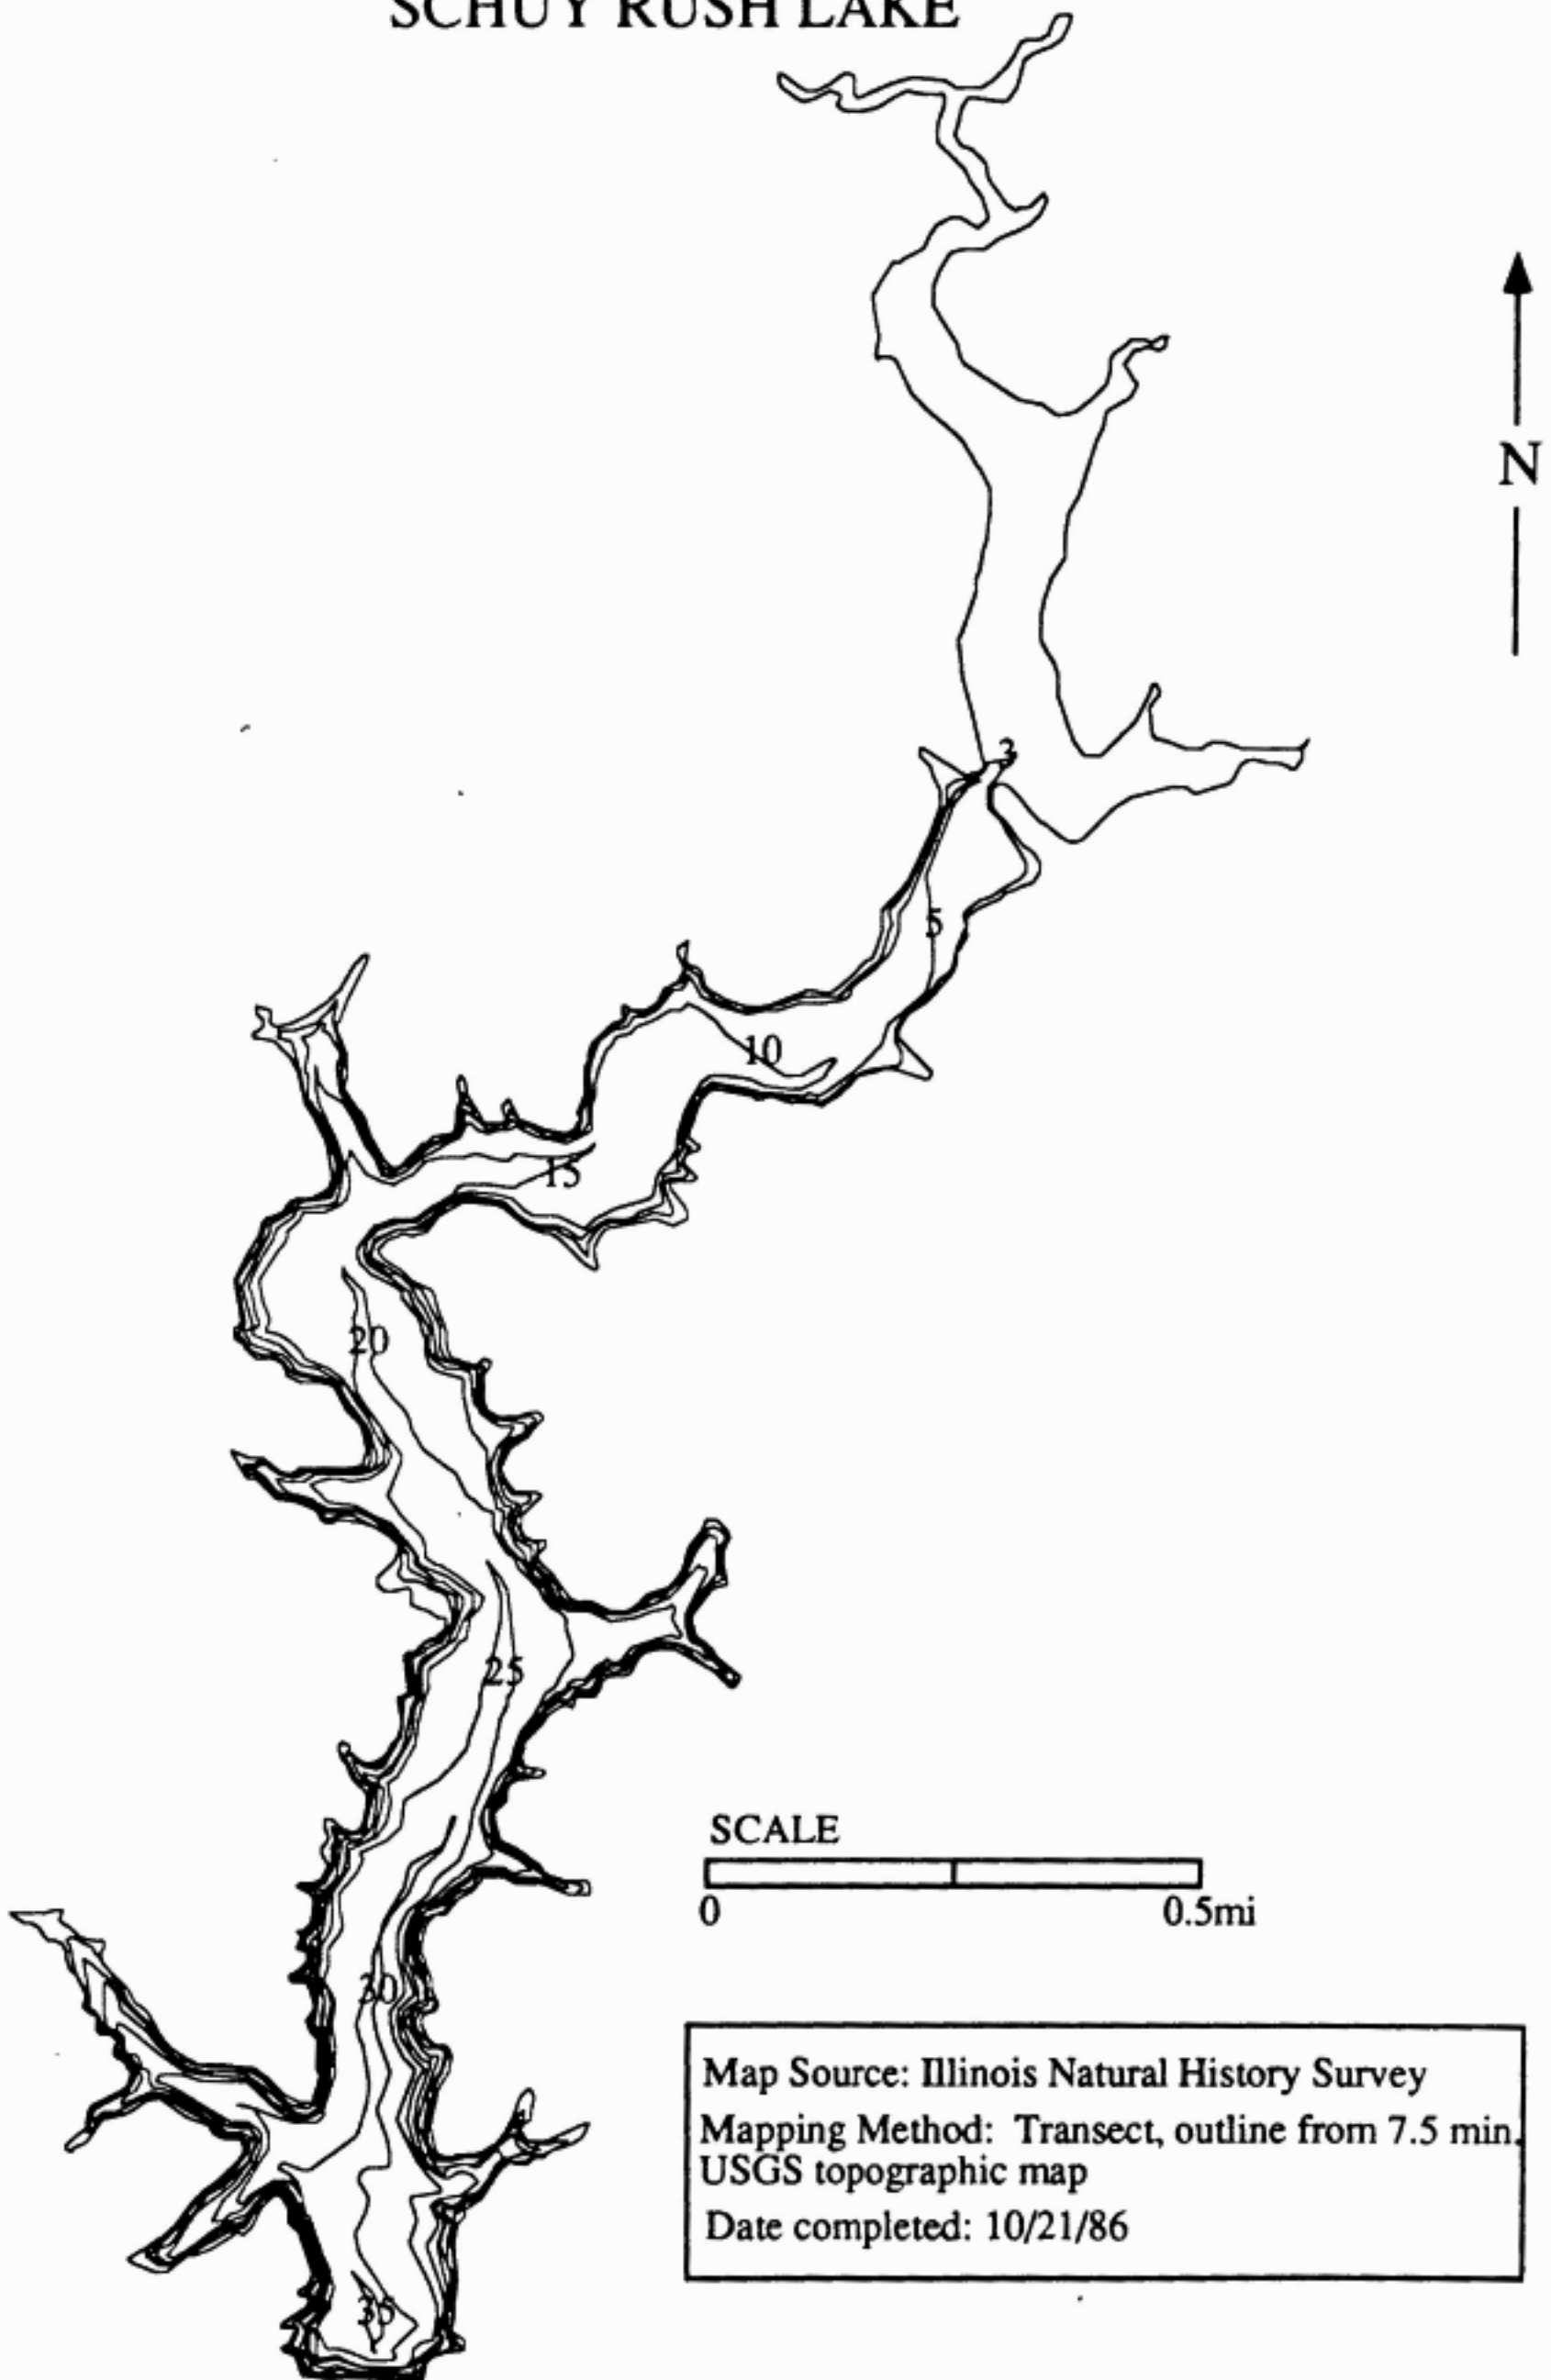

SCHUY RUSH LAKE

SCALE

Map Source: Illinois Natural History Survey
Mapping Method: Transect, outline from 7.5 min.
USGS topographic map
Date completed: 10/21/86