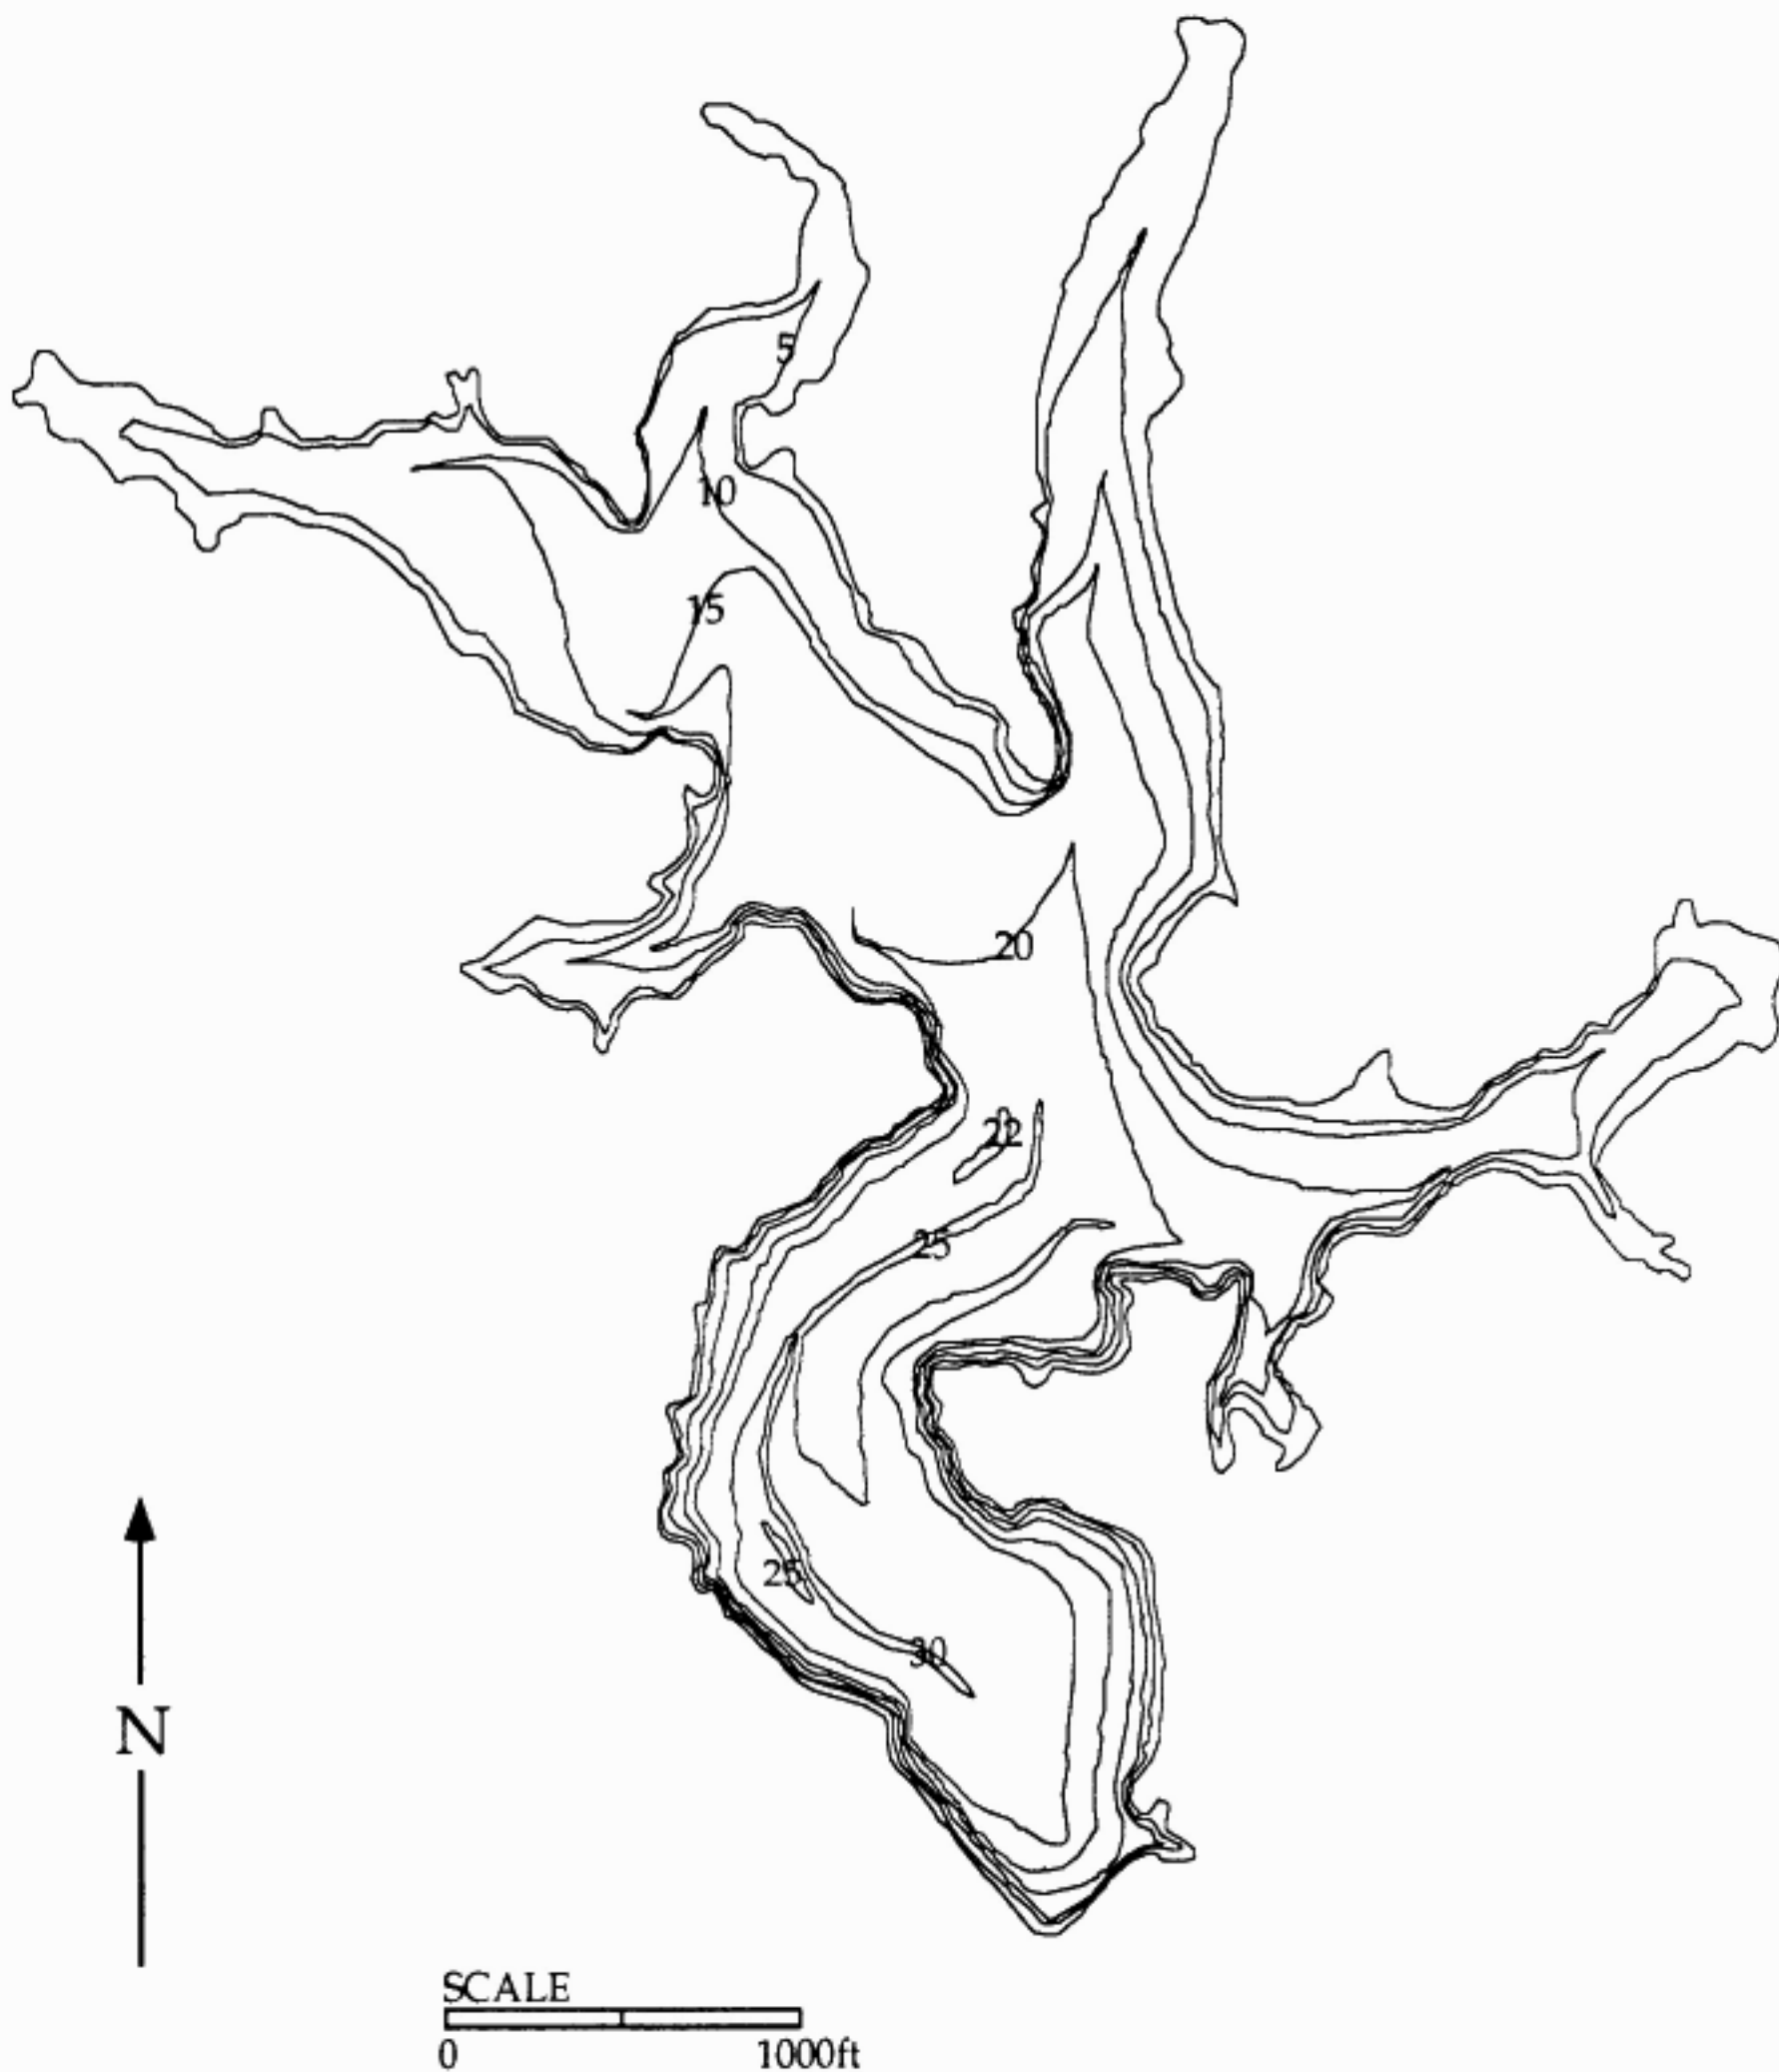

# LAKE MURPHYSBORO

Map Source: Illinois Natural History Survey  
Mapping Method: Transect, outline from IDOC  
aerial photo  
Date completed: 10/6/88