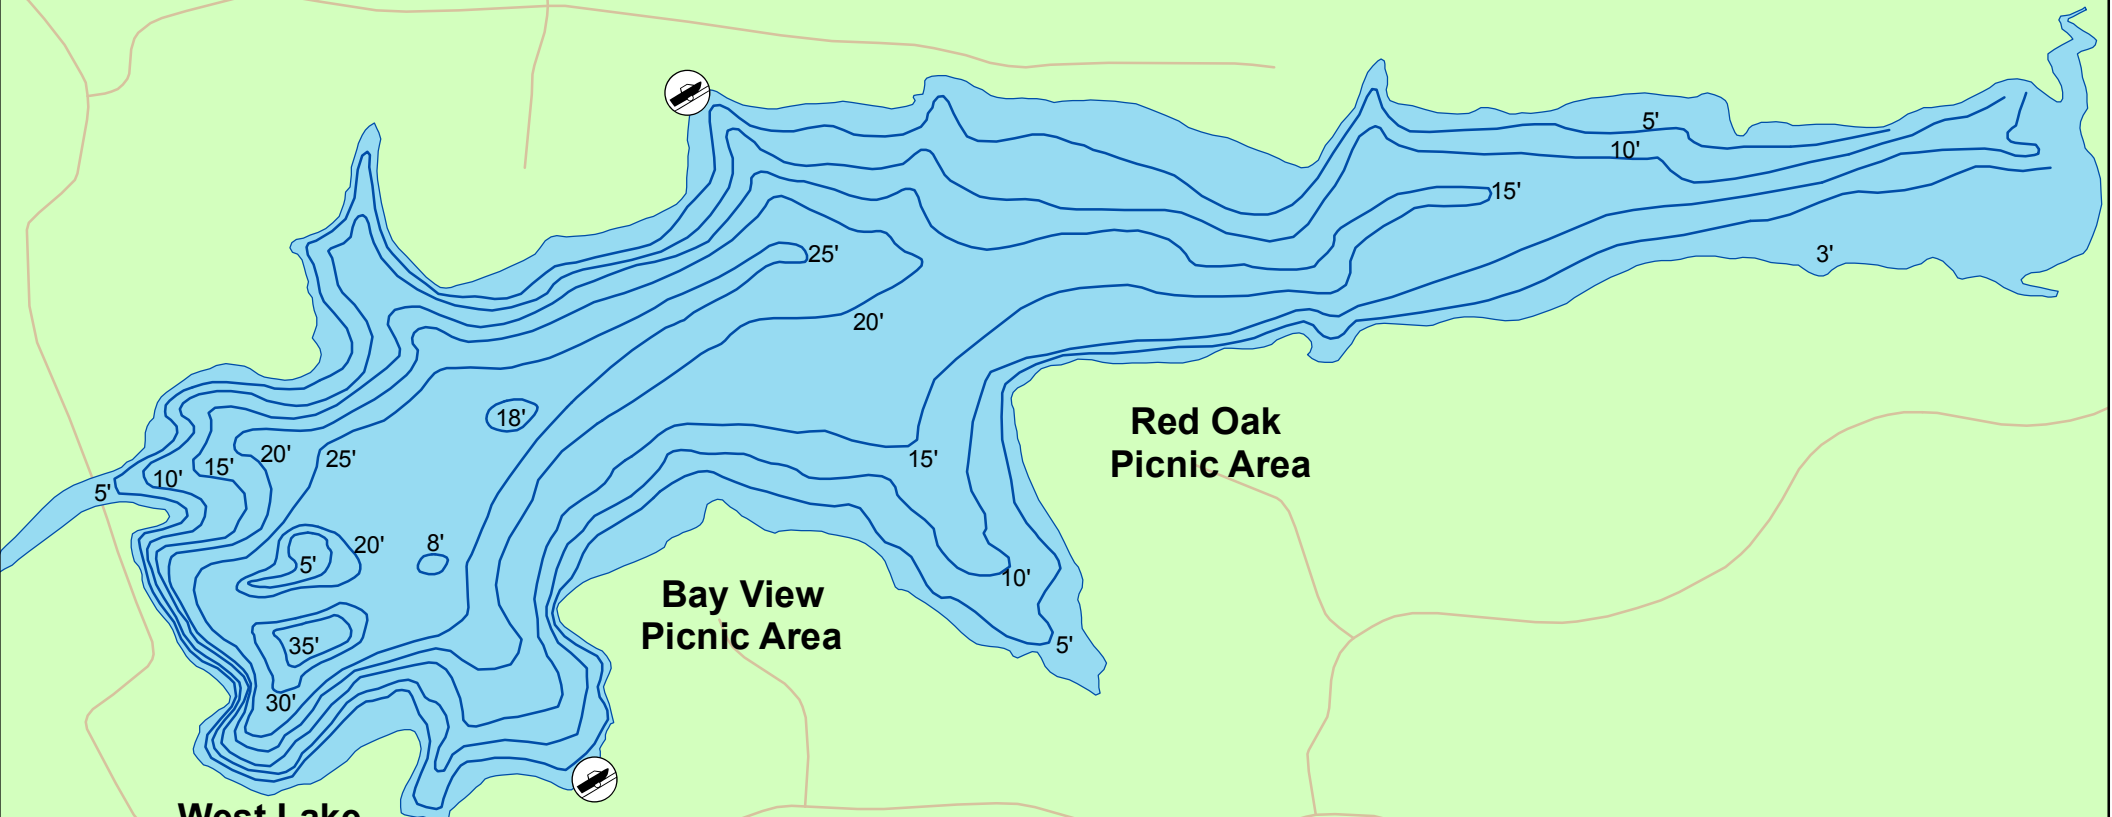

Hart Rd

N

Campground

Contour Lines in Feet

Hart Rd

Red Oak Picnic Area

Bay View Picnic Area

West Lake Picnic Area

Harlem Rd