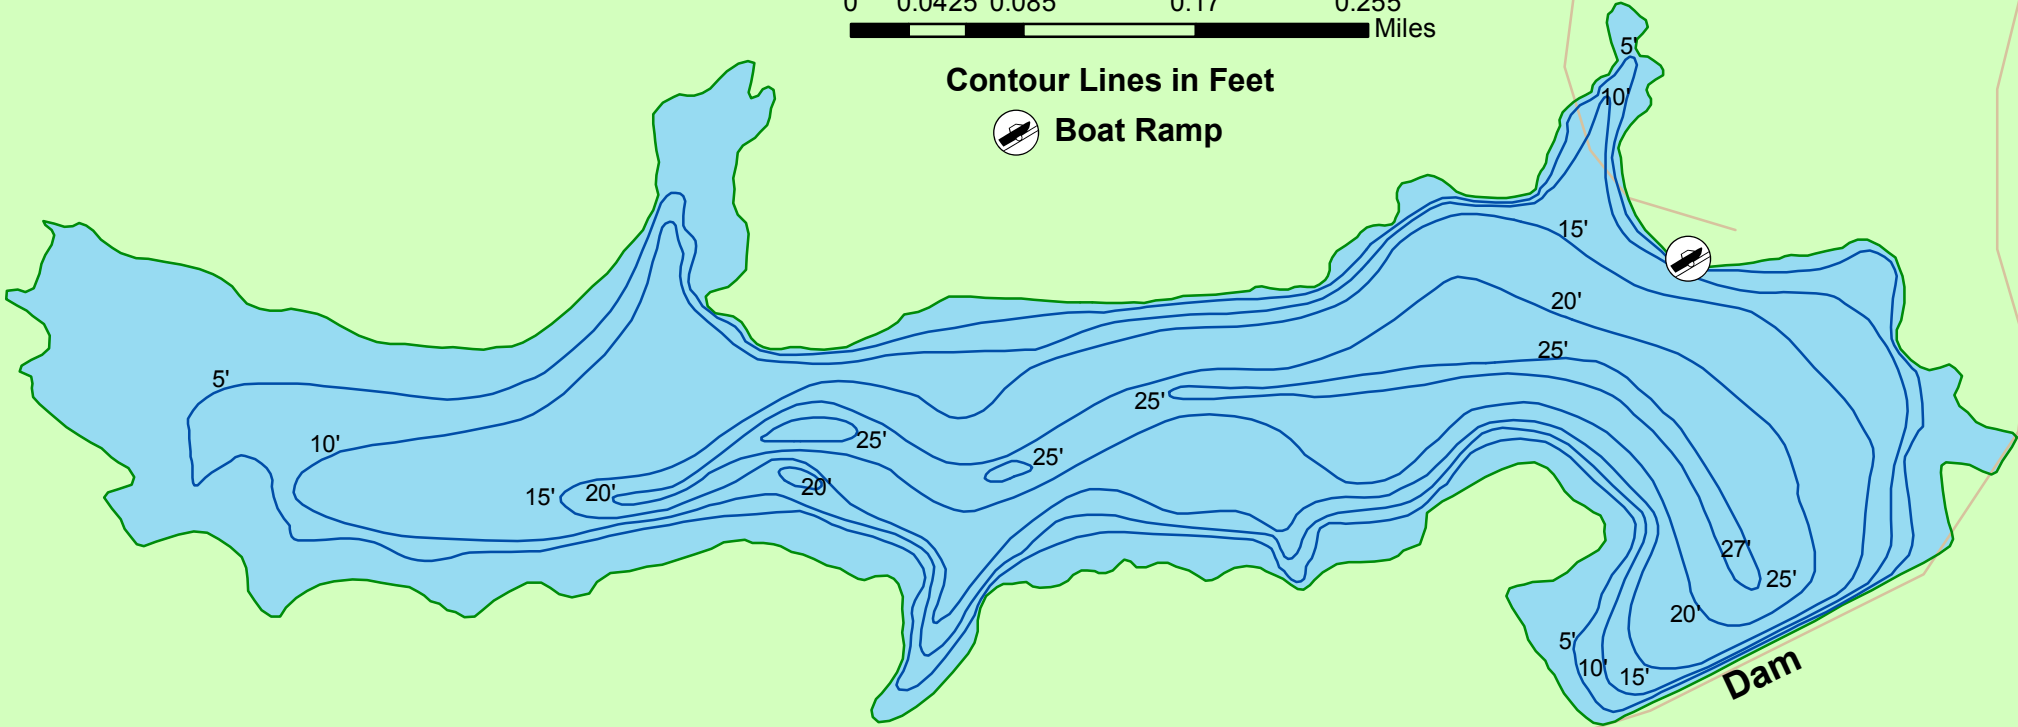

Contour Lines in Feet

Boat Ramp

Morrisonon-Rockwood State Park