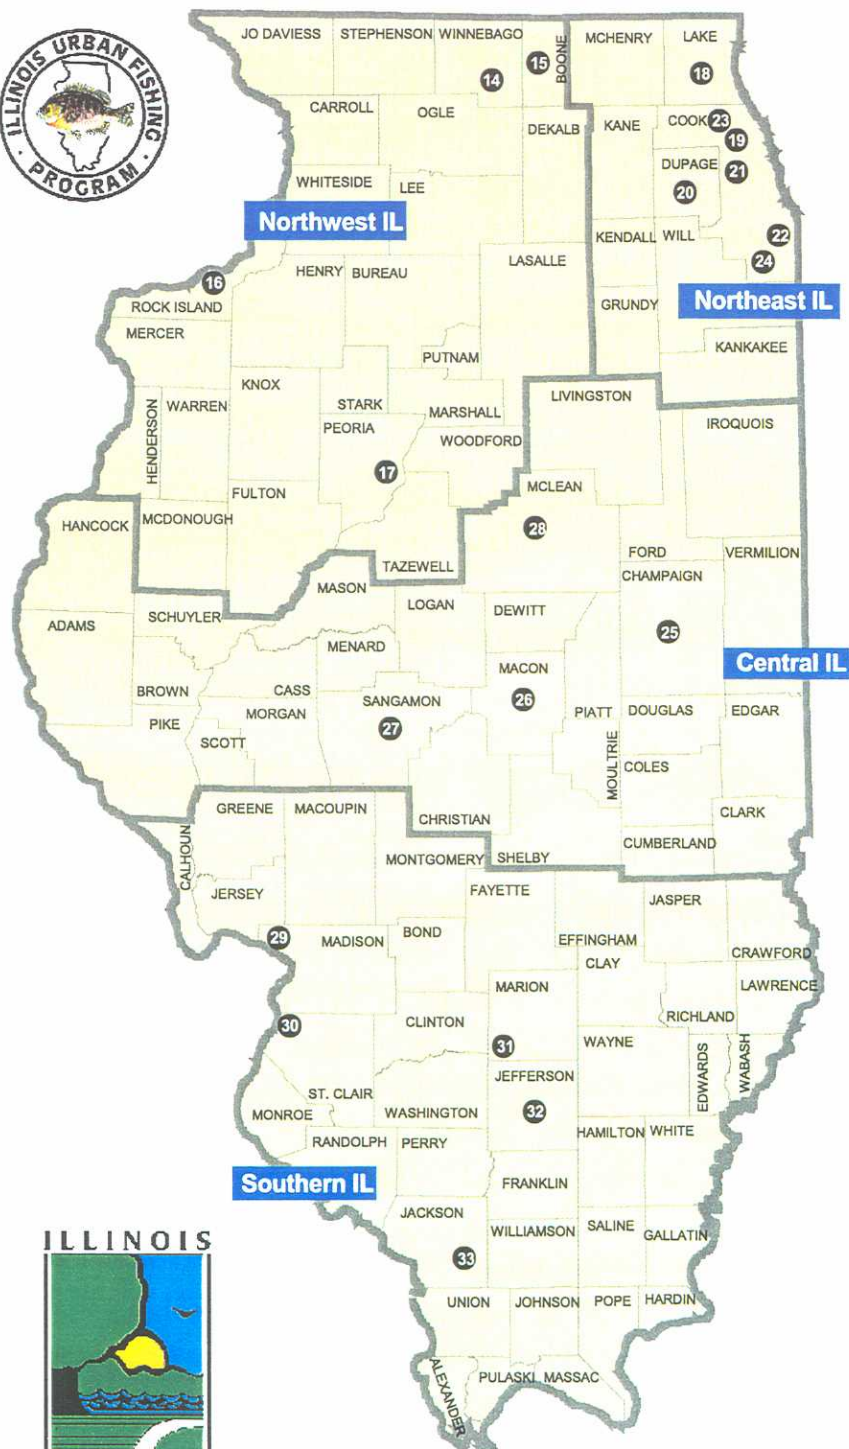

Urban Fishing Clinic and Stocking Locations

Northwest IL (Region I)

- Levings Lake Park, Rockford
- Belvidere/Belvidere Park District
- Belvidere/Boone County Conservation District
- Riverside Park Lagoon, Moline
- Glen Oak Park Lagoon, Peoria

Northeast IL (Region II)

- Community Park Pond, Mundelein
- Schiller Pond, Schiller Park
- Elliot Lake, Wheaton
- Cermak Quarry, Lyons
- Flatfoot Lake, Near Dolton
- Lake Shermerville, Northbrook
- Commissioner's Park Pond, Alsip

Central IL (Region III & IV)

- Crystal Lake, Crystal Lake Park, Urbana
- Dreamland Pond, Fairview Park, Decatur
- Washington Park Lagoon, Springfield
- Miller Park, Bloomington

Southern IL (Region IV & V)

- Gordon F. Moore Community Park, Alton
- Jones Park, East St. Louis
- Centralia Foundation Lake, Centralia
- Mt. Vernon City Park, Mt. Vernon
- Campus Lake, SIU-Campus, Carbondale