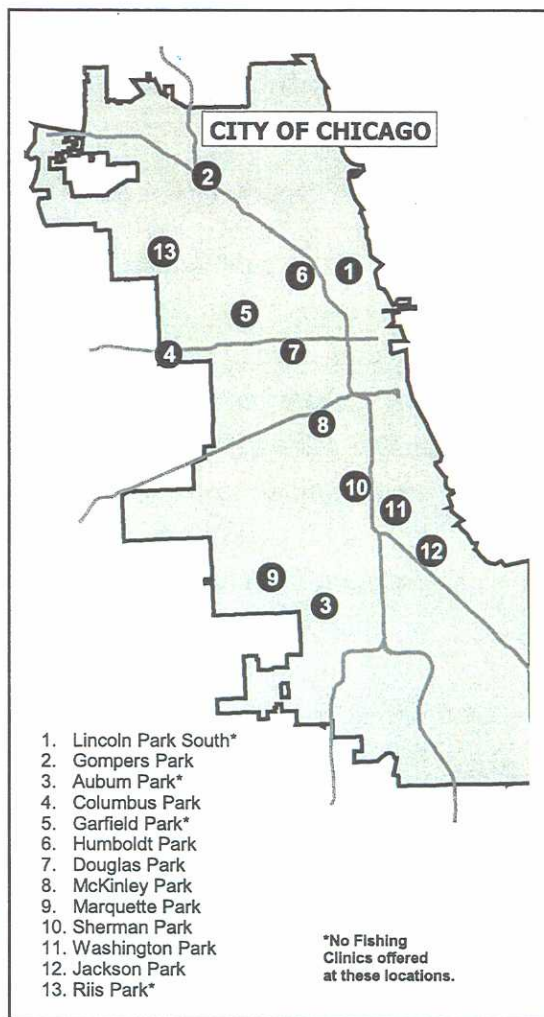

Urban Fishing Clinic and Stocking Locations

Northwest IL (Region I)

- Levings Lake Park, Rockford
- Belvidere/Belvidere Park District
- Belvidere/Boone County Conservation District
- Riverside Park Lagoon, Moline
- Glen Oak Park Lagoon, Peoria

Northeast IL (Region II)

- Community Park Pond, Mundelein
- Schiller Pond, Schiller Park
- Elliot Lake, Wheaton
- Cermak Quarry, Lyons
- Flatfoot Lake, Near Dolton
- Lake Shermerville, Northbrook
- Commissioner's Park Pond, Alsip

Central IL (Region III & IV)

- Crystal Lake, Crystal Lake Park, Urbana
- Dreamland Pond, Fairview Park, Decatur
- Washington Park Lagoon, Springfield
- Miller Park, Bloomington

Southern IL (Region IV & V)

- Gordon F. Moore Community Park, Alton
- Jones Park, East St. Louis
- Centralia Foundation Lake, Centralia
- Mt. Vernon City Park, Mt. Vernon
- Campus Lake, SIU-Campus, Carbondale