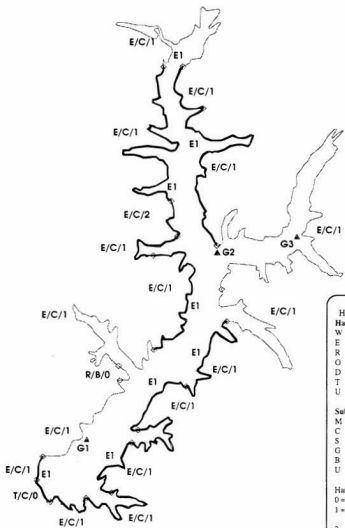

WASHINGTON COUNTY LAKE

WASHINGTON COUNTY LAKE

Habitat Codes

Habitat/Substrate/Hard Cover

Habitat:

- W = Woody debris
- E = Emergent vegetation
- R = Rip rap
- O = Open area
- D = Docks
- T = Retaining wall or dam face
- U = Unknown

Data compiled by the Illinois
 Natural History Survey
 Date: September 27, 1988

WASHINGTON COUNTY LAKE

County: WASHINGTON
Latitude: 381610
Longitude: 892137

IDOC Region: 4
IDOC District: 13
IDOC Lake Number: 197
Storet Code: RN-A04-M
IDOC Lake Class: ST
Lake Origin: AD
Natural Division: 9B

Surface Area (ha): 125.5
Surface Area (acres): 301.2
Mean Depth (m): 5.56
Maximum Depth (m): 6.71
Shore Length (km): 23.47
Shoreline Dev. Index: 5.91

Year Constructed: 1961

USGS 7.5 Quad: BEAUCOUP
Major River Basin: BIG MUDDY
Inflowing Stream: LOCUST CR
Outflowing Stream: SAME>BEAUCOUP CR>BG MUDDY>MISS

Habitat Type	Percent of Total Shoreline	Percent of Total Shoreline Sampled by Electrofishing
E/C/1	97	47
E/C/2	1	1
R/B/0	1	1

Fish Species Present in Lake (based on IDOC sampling):

Blackstripe Topminnow
Bluegill
Bowfin
Carp
Channel Catfish
Gizzard Shad
Golden Shiner
Green Sunfish
Largemouth Bass
Redear Sunfish
Threadfin Shad
Warmouth
White Crappie
Yellow Bullhead