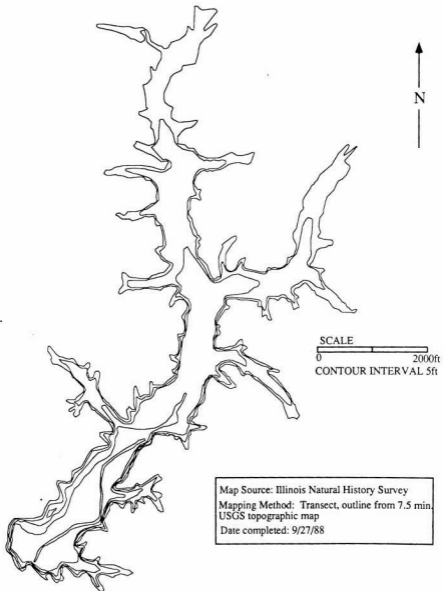

WASHINGTON COUNTY LAKE

WASHINGTON COUNTY LAKE

Habitat Codes

Habitat/Substrate/Hard Cover

Habitat:

- W = Woody debris
- E = Emergent vegetation
- R = Rip rap
- O = Open area
- D = Docks
- T = Retaining wall or dam face
- U = Unknown

Substrate:

- M = Mud or silt
- C = Clay
- S = Sand
- G = Gravel
- B = Rock or boulder
- U = Unknown

Hard Cover Rating:

- 0 = 0% woody debris and no docks.
- 1 = 0% woody debris with docks or 1-33% woody debris.
- 2 = 1-33% woody debris with many docks or 34-66% woody debris.
- 3 = 34-66% woody debris with many docks or > 67% woody debris.

Data compiled by the Illinois
 Natural History Survey
 Date: September 27, 1988

WASHINGTON COUNTY LAKE

County: WASHINGTON
Latitude: 381610
Longitude: 892137

IDOC Region: 4
IDOC District: 13
IDOC Lake Number: 197
Storet Code: RN-A04-M
IDOC Lake Class: ST
Lake Origin: AD
Natural Division: 9B

Surface Area (ha): 125.5
Surface Area (acres): 301.2
Mean Depth (m): 5.56
Maximum Depth (m): 6.71
Shore Length (km): 23.47
Shoreline Dev. Index: 5.91

Year Constructed: 1961

USGS 7.5 Quad: BEAUCOUP
Major River Basin: BIG MUDDY
Inflowing Stream: LOCUST CR
Outflowing Stream: SAME>BEAUCOUP CR>BG MUDDY>MISS