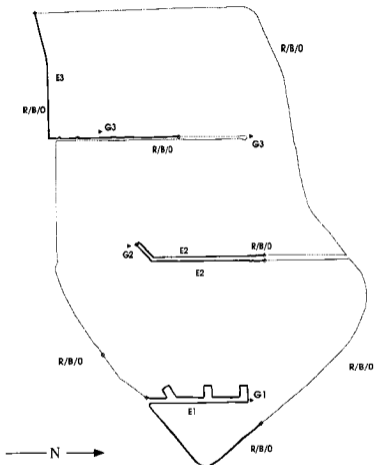

POWERTON LAKE

POWERTON LAKE

Habitat Codes (given as a three character code: Habitat/Substrate/Hard Cover)

Habitat:

W = Woody debris
 E = Emergent vegetation
 R = Rip rap
 O = Open area
 D = Docks
 T = Retaining wall or dam face
 U = Unknown

Information compiled by the Illinois Natural History Survey, completed 10/29/86

POWERTON LAKE

County: TAZWELL
 Latitude: 403230
 Longitude: 894230

IDOC Region: 1
 IDOC District: 4
 IDOC Lake Number: 39
 Store Code:
 IDOC Lake Class: 5T
 Lake Origin: AD
 Natural Division: 5A

Surface Area (ha): 537.3
 Surface Area (acres): 1289.4
 Mean Depth (m): 3.15
 Maximum Depth (m): 4.57
 Shore Length (km): 17.53
 Shoreline Dev. Index: 2.13

Year Constructed: 1971

USGS 7.5' Quad: PEKIN
 Major River Basin: ILLINOIS
 Inflowing Stream: NONE
 Outflowing Stream: PUMPED TO ILL R

Maximum Length (km): 3.326
 Maximum Width (km): 2.458
 Inshore Mean Depth (m): 3.9
 Pool Elevation (m msl): 132.6

Climatic Information:

Growing Season (days): 180
 Growing Deg. Days (50°F base): 3551

Habitat Description as a Proportion of Total Shoreline and Shoreline Sampled by Electrofishing