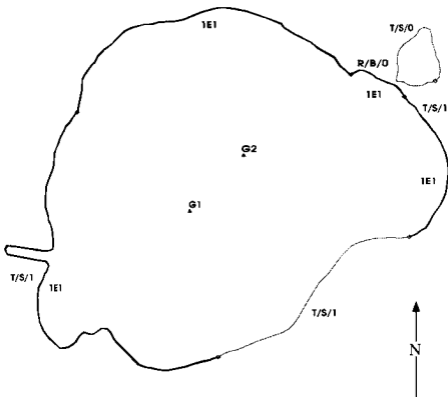

MC CULLOM LAKE

SCALE
0 1000ft

Map Source: Illinois Dept. of Conservation
Mapping Method: Unknown, outline from ASCS
aerial photo
Date completed: 6/23/58

MC CULLOM LAKE

Habitat Codes (given as a three character code: Habitat/Substrate/Hard Cover)

Habitat:

W = Woody debris
 E = Emergent vegetation
 R = Rip rap
 O = Open area
 D = Docks
 T = Retaining wall or dam face
 U = Unknown

Substrate:

M = Mud or silt
 C = Clay
 S = Sand
 G = Gravel
 B = Rock or boulder
 U = Unknown

Information compiled by the Illinois Natural History Survey, completed 10/29/86

MCCULLOM LAKE

County: MCHENRY
Latitude: 422139
Longitude: 881725

IDOC Region: 2
IDOC District: 5
IDOC Lake Number: 68
Storet Code: RT-B02ZD
IDOC Lake Class: PU
Lake Origin: AA
Natural Division: 3A

Surface Area (ha): 101.6
Surface Area (acres): 243.7
Mean Depth (m): 1.23
Maximum Depth (m): 2.9
Shore Length (km): 4.67
Shoreline Dev. Index: 1.3

Year Constructed: 1890

USGS 7.5' Quad: MCHENRY
Major River Basin: FOX
Inflowing Stream: INT
Outflowing Stream: DUTCH CR>FOX R