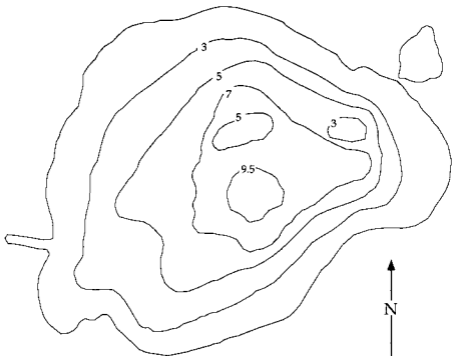

MC CULLOM LAKE

SCALE
0 1000ft

Map Source: Illinois Dept. of Conservation
Mapping Method: Unknown, outline from ASCS
aerial photo
Date completed: 6/23/58

MC CULLOM LAKE

Habitat Codes (given as a three character code: Habitat/Substrate/Hard Cover)

Habitat:

W = Woody debris
 E = Emergent vegetation
 R = Rip rap
 O = Open area
 D = Docks
 T = Retaining wall or dam face
 U = Unknown

Substrate:

M = Mud or silt
 C = Clay
 S = Sand
 G = Gravel
 B = Rock or boulder
 U = Unknown

Information compiled by the Illinois Natural History Survey, completed 10/29/86

MCCULLOM LAKE

County: MCHENRY
Latitude: 422139
Longitude: 881725

IDOC Region: 2
IDOC District: 5
IDOC Lake Number: 68
Storet Code: RT-B02ZD
IDOC Lake Class: PU
Lake Origin: AA
Natural Division: 3A

Surface Area (ha): 101.6
Surface Area (acres): 243.7
Mean Depth (m): 1.23
Maximum Depth (m): 2.9
Shore Length (km): 4.67
Shoreline Dev. Index: 1.3

Year Constructed: 1890

USGS 7.5' Quad: MCHENRY
Major River Basin: FOX
Inflowing Stream: INT
Outflowing Stream: DUTCH CR>FOX R