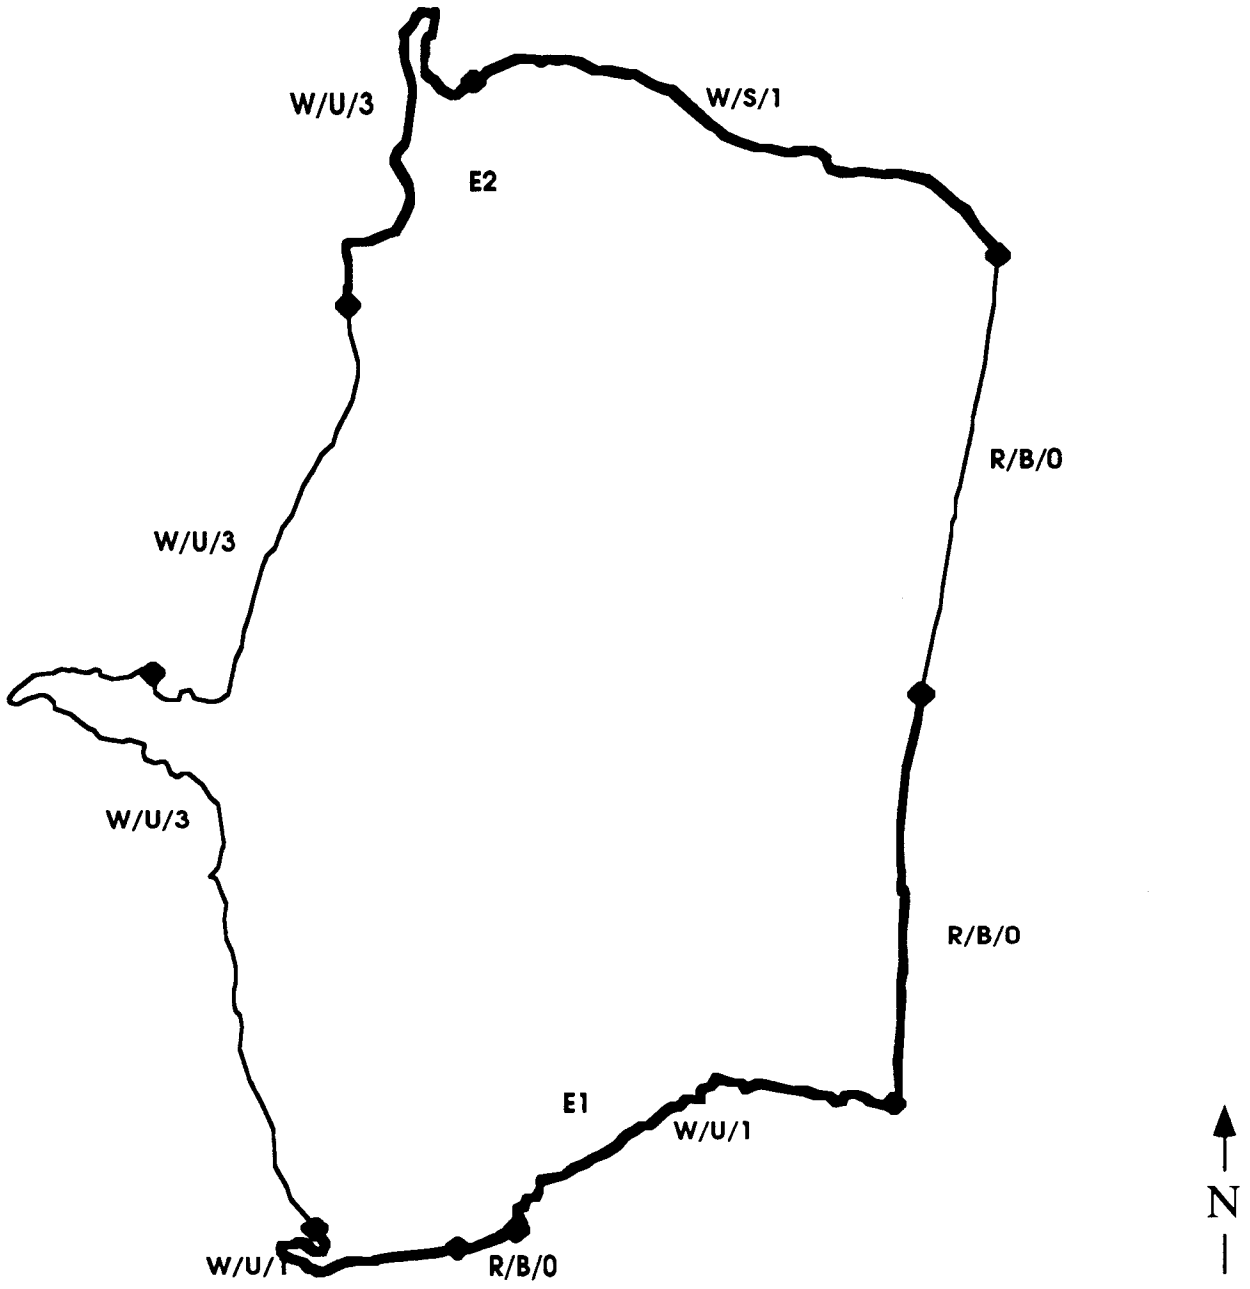

CHARLESTON SIDE CHANNEL LAKE

Map Source: Illinois Natural History Survey
Mapping Method: Transect, outline from ASCS
aerial photo
Date completed: 10/29/86

CHARLESTON SIDE CHANNEL LAKE

Habitat Codes

Habitat/Substrate/Hard Cover

Habitat:

W= Woody debris
 E = Emergent vegetation
 R = Rip rap
 O = Open area
 D = Docks
 T = Retaining wall or dam face
 U = Unknown

Substrate:

M = Mud or silt
 C = Clay
 S = Sand
 G = Gravel
 B = Rock or boulder
 U = Unknown

CHARLESTON SIDE CHANNEL LAKE

County: COLES
 Latitude: 392813
 Longitude: 880837

IDOC Region: 3
 IDOC District: 9
 IDOC Lake Number: 118
 Storet Code: RB-A06-C
 IDOC Lake Class: PU
 Lake Origin: AA
 Natural Division: 4A

Surface Area (ha): 132.2
 Surface Area (acres): 317.4
 Mean Depth (m): 2.36
 Maximum Depth (m): 4.88
 Shore Length (km): 5.85
 Shoreline Dev. Index: 1.43

Year Constructed: 1947

USGS 7.5' Quad: CHARLESTON S
 Major River Basin: WABASH
 Inflowing Stream: UN-NAMED TRIBS
 Outflowing Stream: EMBARRASS R>WABASH R>OHIO R