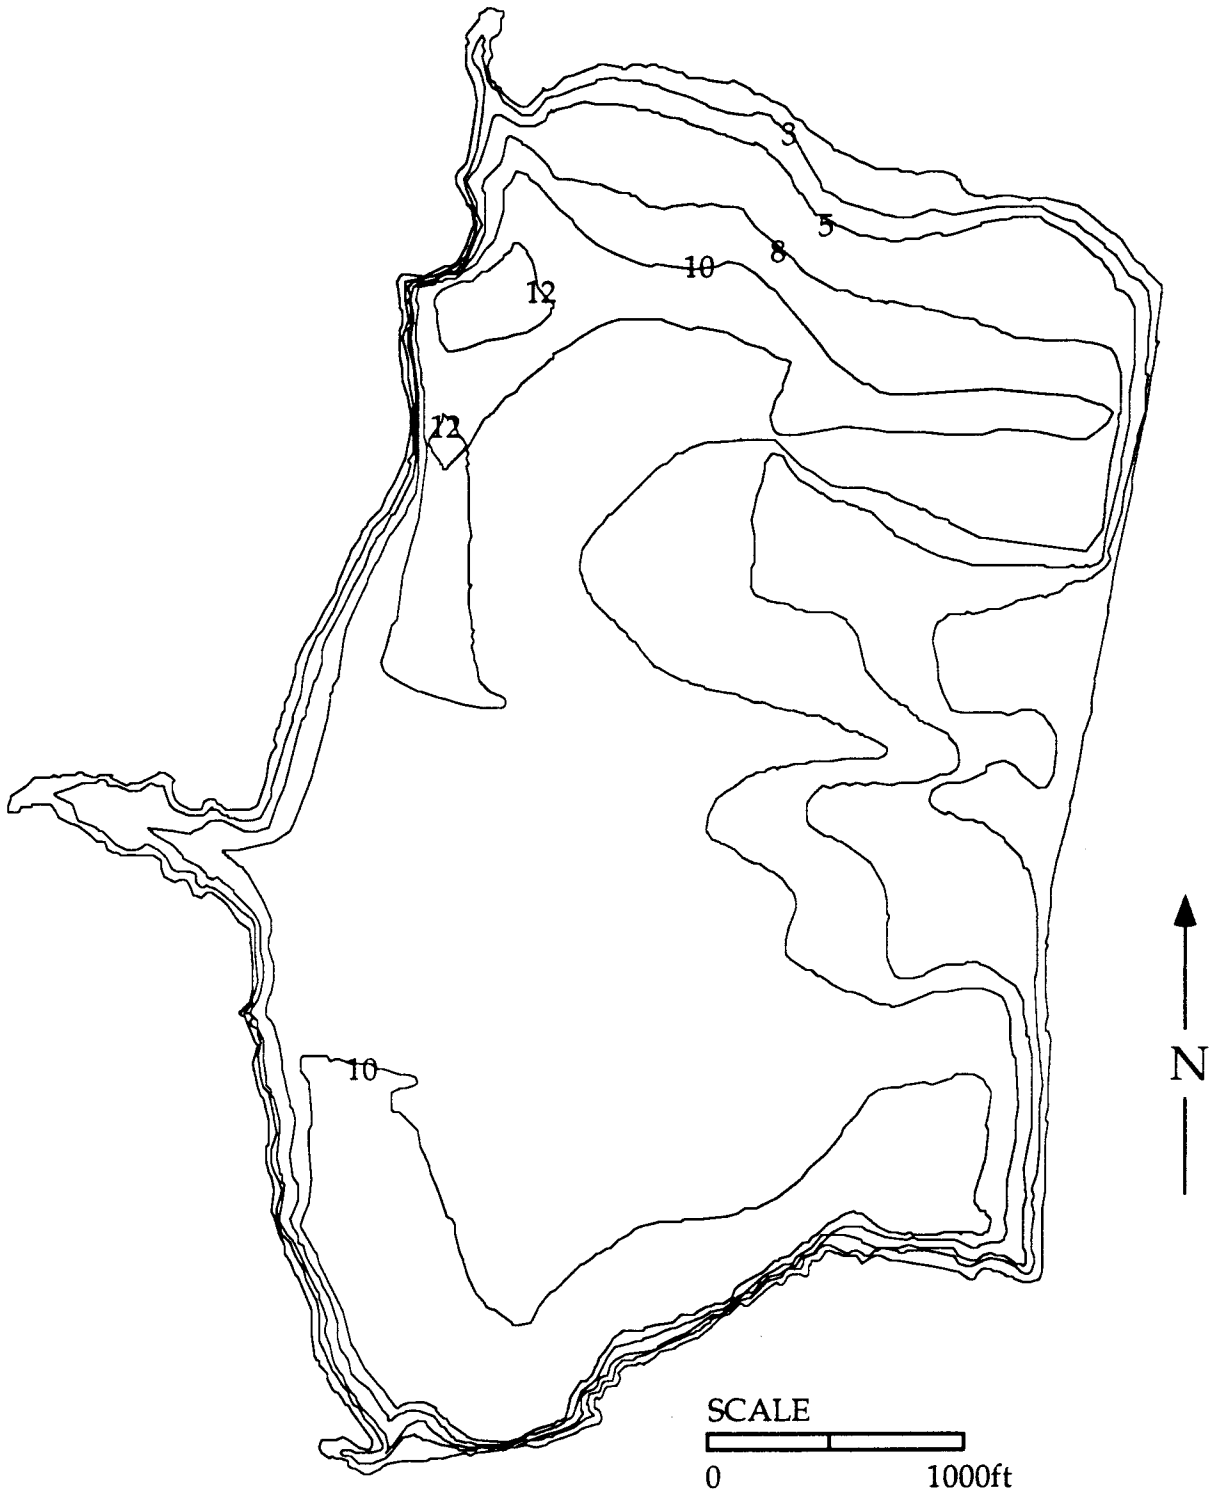

CHARLESTON SIDE CHANNEL LAKE

Map Source: Illinois Natural History Survey
Mapping Method: Transect, outline from ASCS
aerial photo
Date completed: 10/29/86

CHARLESTON SIDE CHANNEL LAKE

Habitat Codes

Habitat/Substrate/Hard Cover

Habitat:

W= Woody debris
 E = Emergent vegetation
 R = Rip rap
 O = Open area
 D = Docks
 T = Retaining wall or dam face
 U = Unknown

Substrate:

M = Mud or silt
 C = Clay
 S = Sand
 G = Gravel
 B = Rock or boulder
 U = Unknown

CHARLESTON SIDE CHANNEL LAKE

County: COLES
 Latitude: 392813
 Longitude: 880837

IDOC Region: 3
 IDOC District: 9
 IDOC Lake Number: 118
 Storet Code: RB-A06-C
 IDOC Lake Class: PU
 Lake Origin: AA
 Natural Division: 4A

Surface Area (ha): 132.2
 Surface Area (acres): 317.4
 Mean Depth (m): 2.36
 Maximum Depth (m): 4.88
 Shore Length (km): 5.85
 Shoreline Dev. Index: 1.43

Year Constructed: 1947

USGS 7.5' Quad: CHARLESTON S
 Major River Basin: WABASH
 Inflowing Stream: UN-NAMED TRIBS
 Outflowing Stream: EMBARRASS R>WABASH R>OHIO R