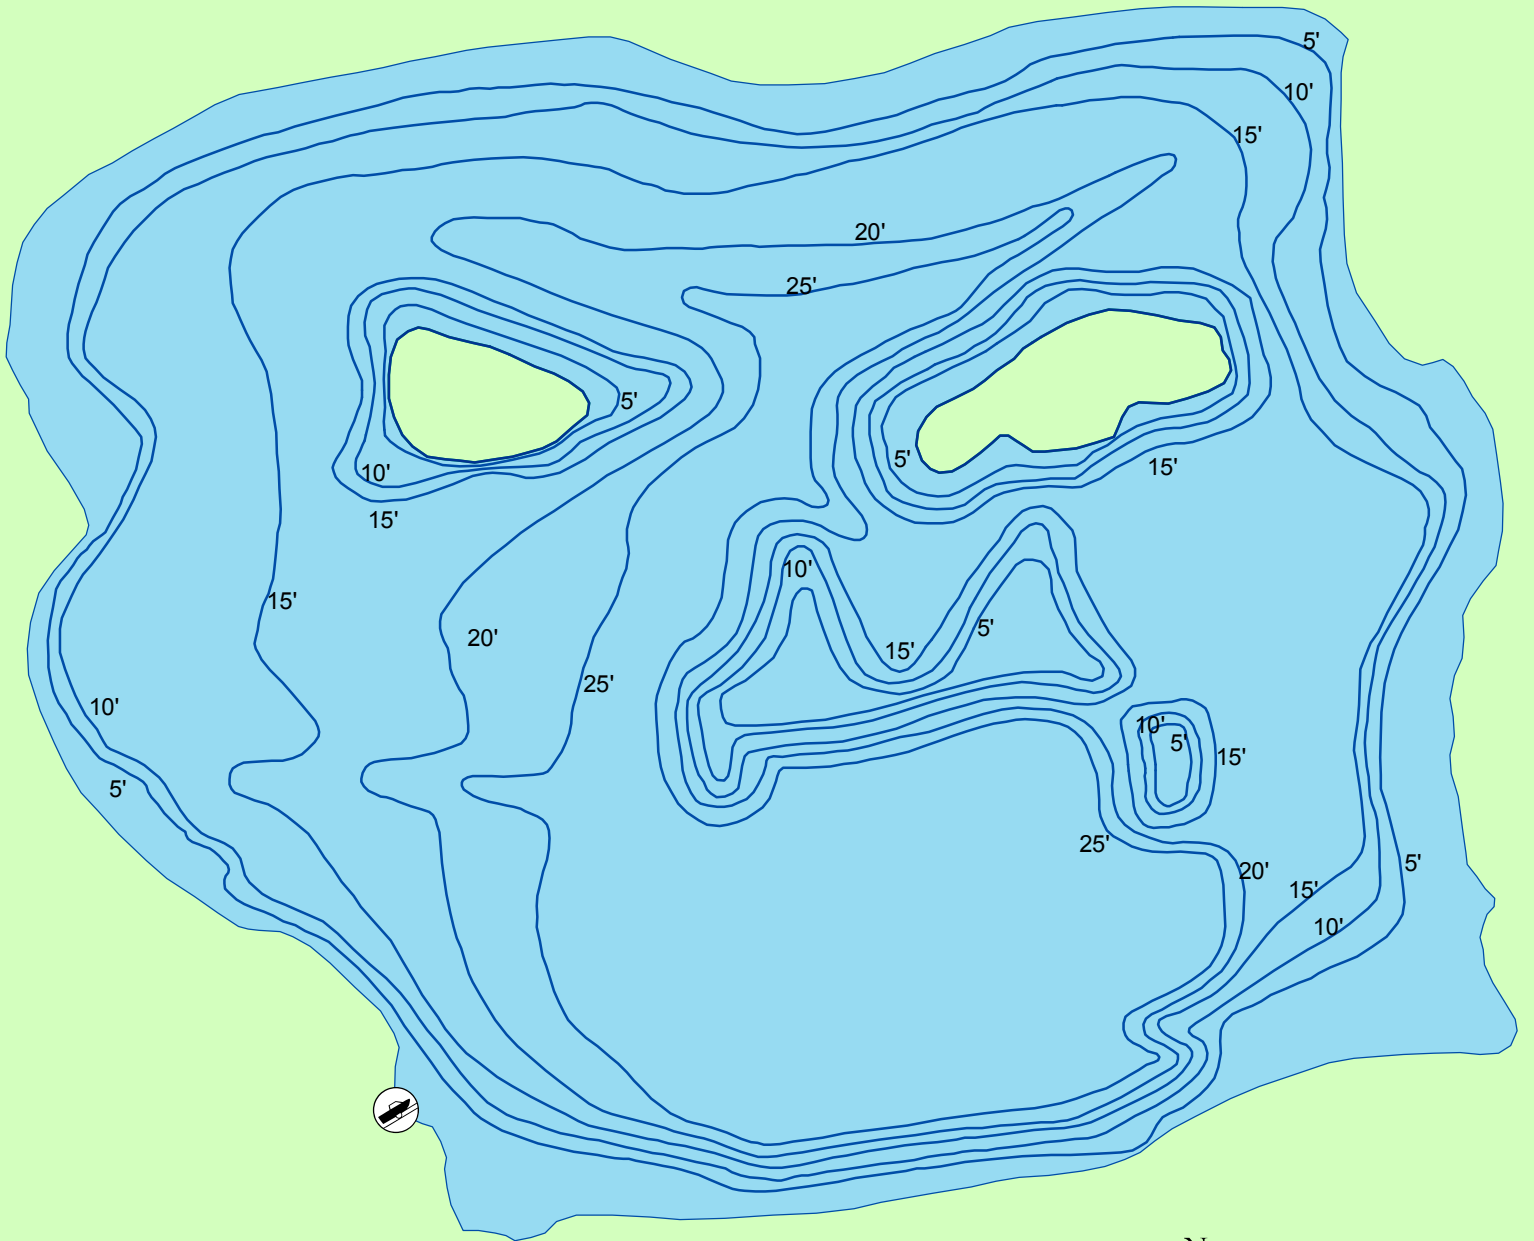

Royce Rd

Paxson St

N

Contour Lines in Feet

Boat Ramp