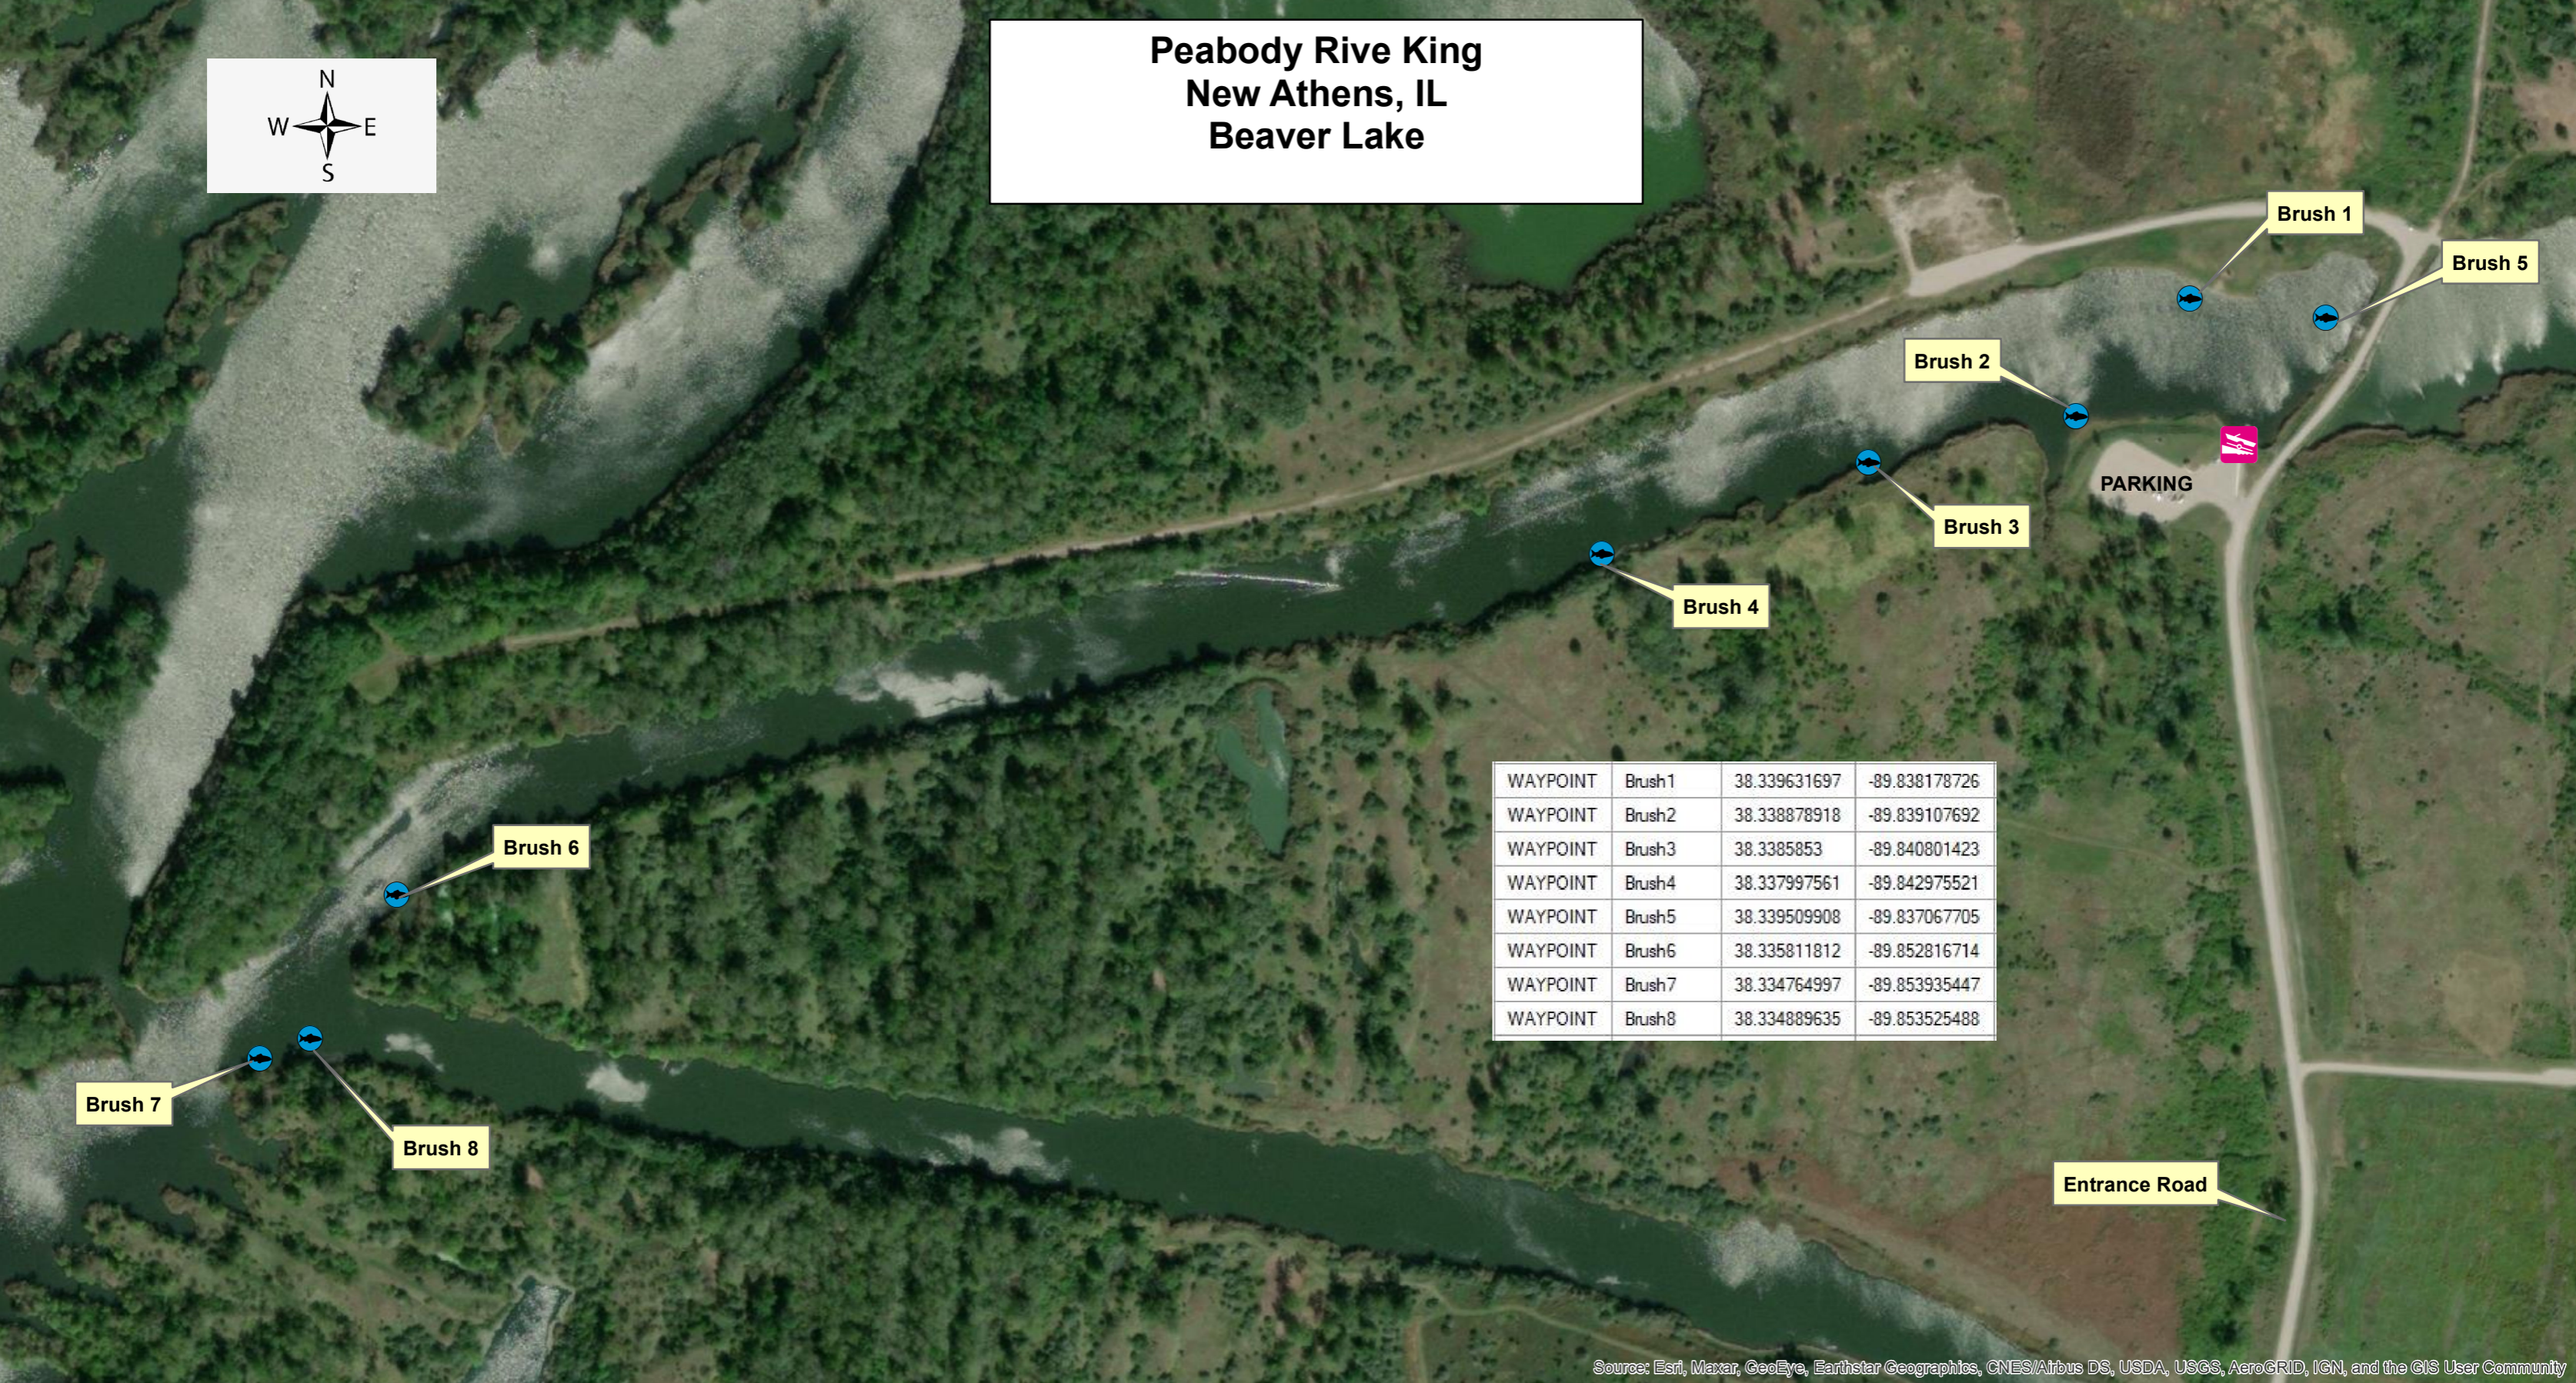

**Peabody Rive King
New Athens, IL
Beaver Lake**

WAYPOINT	Brush1	38.339631697	-89.838178726
WAYPOINT	Brush2	38.338878918	-89.839107692
WAYPOINT	Brush3	38.3385853	-89.840801423
WAYPOINT	Brush4	38.337997561	-89.842975521
WAYPOINT	Brush5	38.339509908	-89.837067705
WAYPOINT	Brush6	38.335811812	-89.852816714
WAYPOINT	Brush7	38.334764997	-89.853935447
WAYPOINT	Brush8	38.334889635	-89.853525488