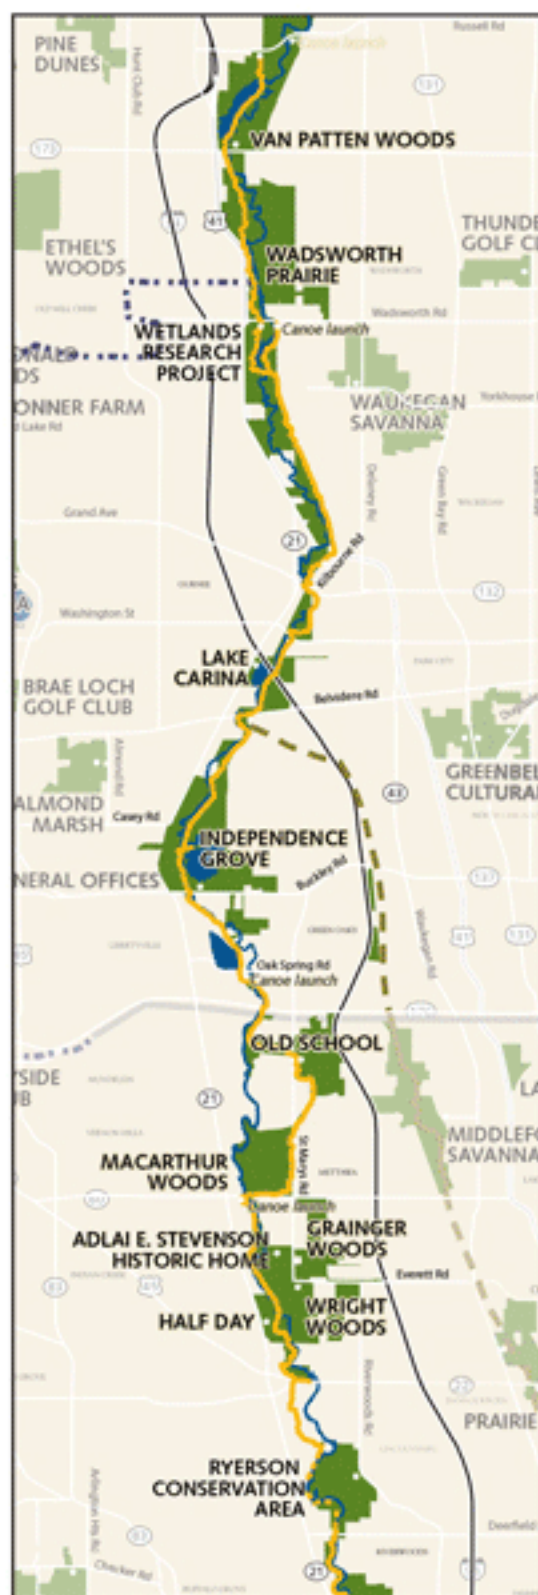

DES PLAINES RIVER TRAIL & GREENWAY FISHING MAP

bluegill/sunfish

channel catfish

crappie

largemouth bass

northern pike

**LAKE COUNTY
FOREST PRESERVES**

PRESERVATION, RESTORATION,
EDUCATION AND RECREATION