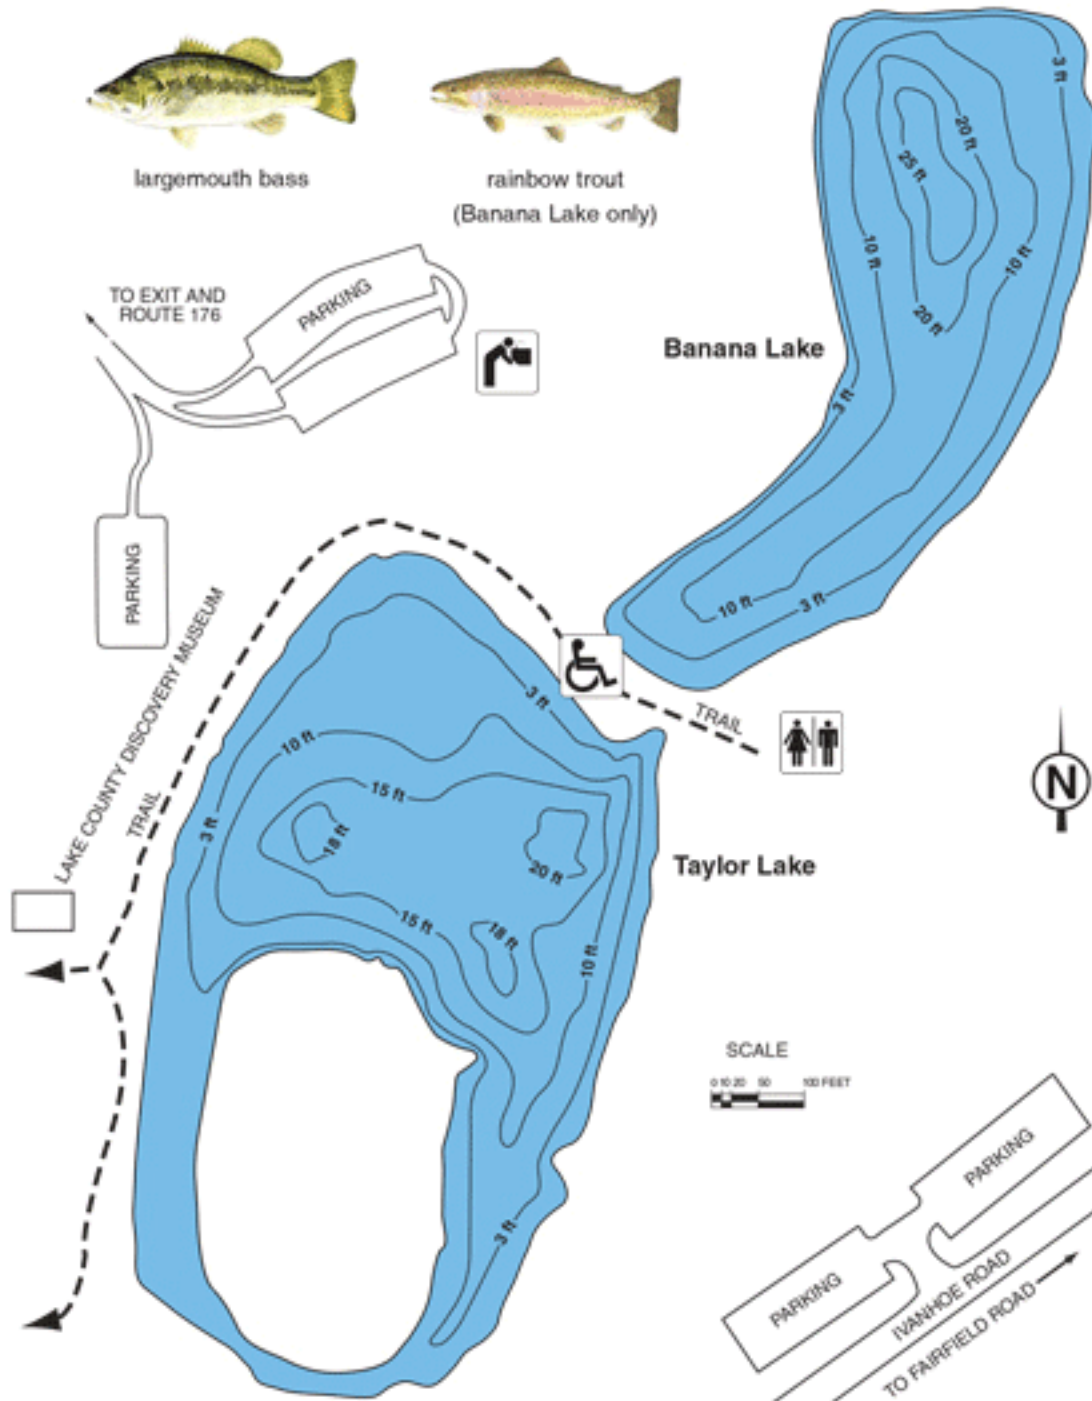

# LAKEWOOD FOREST PRESERVE — TAYLOR LAKE FISHING MAP

bluegill/sunfish

crappie

channel catfish

largemouth bass

rainbow trout  
(Banana Lake only)

**LAKE COUNTY  
FOREST PRESERVES**

PRESERVATION, RESTORATION,  
EDUCATION AND RECREATION