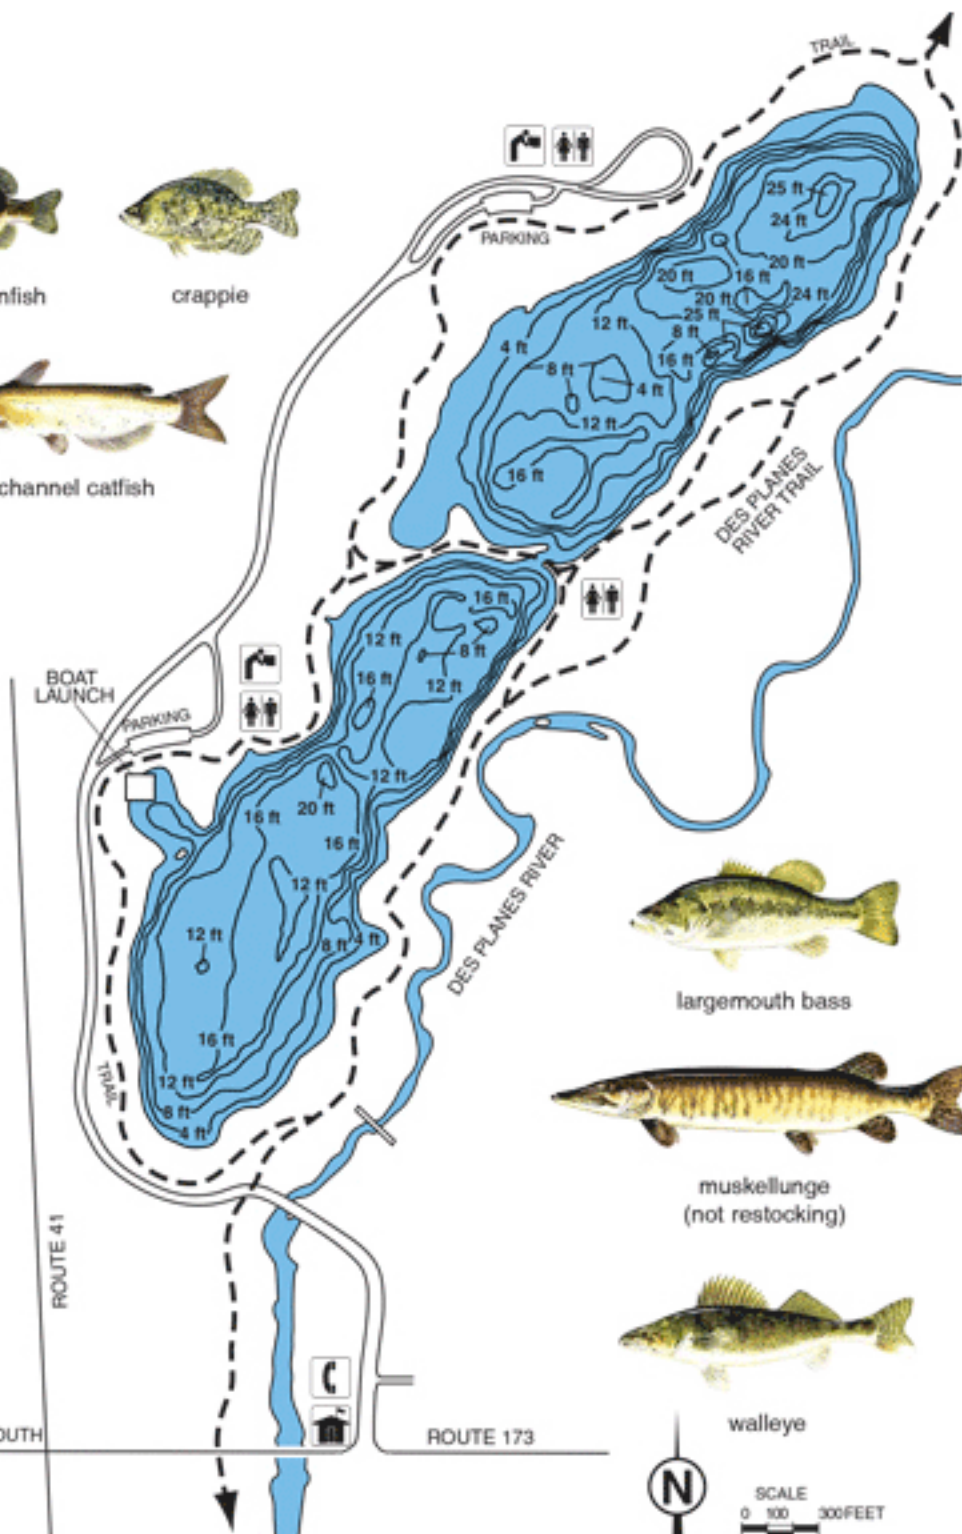

VAN PATTEN WOODS FOREST PRESERVE - STERLING LAKE FISHING MAP

bluegill/sunfish

crappie

channel catfish

largemouth bass

muskellunge
(not restocking)

walleye

**LAKE COUNTY
FOREST PRESERVES**

PRESERVATION, RESTORATION,
EDUCATION AND RECREATION